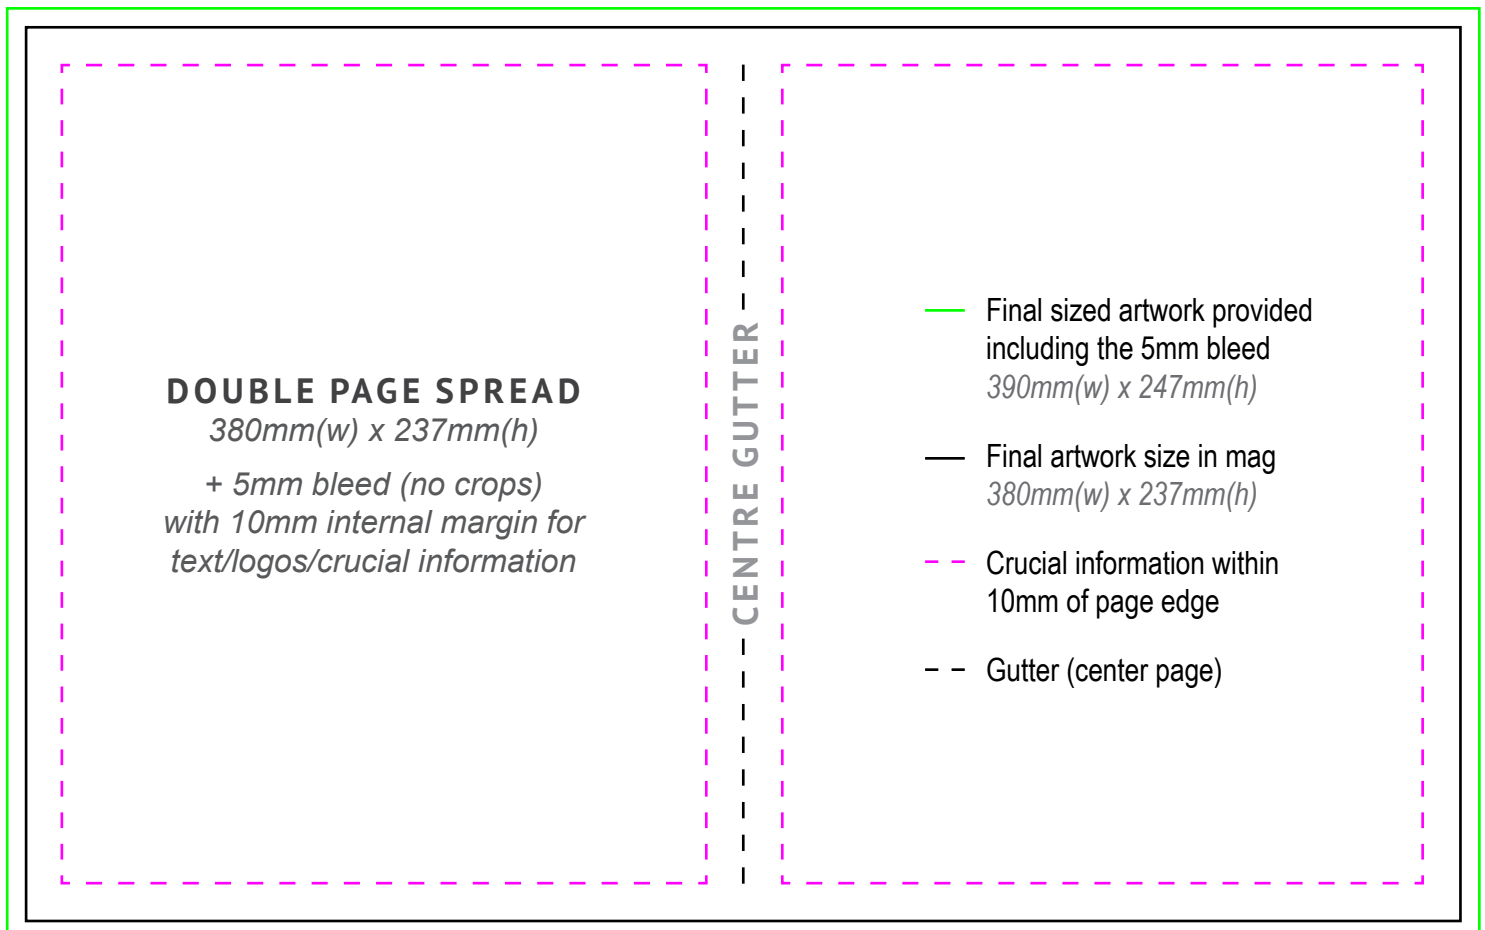

design@plenty.co.nz

Per hour charge rate applies

See the following pages in this PDF
for a breakdown in sizes

DIRECTORY ADVERT

80mm(w) x 70mm(h)

INLINE ADVERT

Portrait OR
80mm(w) x 220mm(h)

Landscape
160mm(w) x 80mm(h)

FULL PAGE

190mm(w) x 237mm(h)
+ 5mm bleed*

INSIDE COVER

190mm(w) x 237mm(h)
+ 5mm bleed*

DOUBLE PAGE SPREAD

380mm(w) x 237mm(h)
+ 5mm bleed*

ADVERTISING SPEC SHEET SIZES

Note: Sizes on this page are to scale

Landscape

160mm(w) x 80mm(h)

ADVERTISING SPEC SHEET SIZES

Note: Sizes for this visual are NOT to scale (they are 50% smaller)

For more information contact:
design@plenty.co.nz

- Final sized artwork provided including the 5mm bleed
200mm(w) x 247mm(h)
- Final artwork size in mag
190mm(w) x 237mm(h)
- - Crucial information within 10mm of page edge
170mm(w) x 217mm(h)

FULL PAGE

AND

INSIDE COVER (FRONT OR BACK)

190mm(w) x 237mm(h)
+ 5mm bleed (no crops)
with 10mm internal
margin for text/logos/
crucial information

DOUBLE PAGE SPREAD

380mm(w) x 237mm(h)

+ 5mm bleed (no crops)
with 10mm internal margin for
text/logos/ crucial information